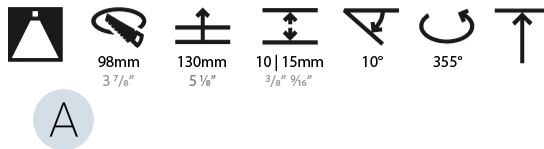

PHYSICAL

Shape: Round
Diameter (mm): 107
Diameter (in): 4 3/16
Height (mm): 112
Height (in): 4 7/16
Ceiling Thickness (mm): 10 / 12.5 / 15
Ceiling Thickness (in): 3/8 or 1/2 or 9/16
Min. Recessing Depth (mm): 130
Min. Recessing Depth (in): 5 1/8
Light Distribution: Adjustable / Downlight
Weight (kg): 0.452
Weight (lbs): 1
Fixture Finish: SSR / BKV / CWI / CRY / HAB / LAG / UFT / ITA / RUA / RUR / MIC / FTG / MYG / TWT / LOD / PUS / FRO / FUP / KIA / POP / BLS / SPG / MEY / GOH / GUM / CHC / COM / ABZ / JAG / OBR / MOS / ROR
Fixture Material: Aluminum Die Cast
Cut-out Measurements: 98mm / 3 7/8"

ELECTRICAL

Lamp Type: LED (Zhaga Standard)
Input Wattage (W): 13.2 / 16.5
Total Output Wattage (W): 12 / 14
Dimming: Tri-Mode (Non-Dimming and Phase Dimming (120Vac only) and 0-10V Dimming)
Driver Included: No
Driver Location: Recessed Housing
Driver Type: Constant Current - Universal
Driver Class: Class 2
Housing: See components
Input Voltage (V): 120 - 277
Constant Current (MA): 350

LED

Number of LEDs: 1
Color Temperature (°K): 2700 / 3000 / 3500 / 4000
Max. Delivered Lumen (lm): 790 / 880 / 950 / 970
Nominal Lumen (lm): 960 / 1070 / 1156 / 1180
CRI: >90 CRI
Efficiency (%): 88.5
Lamp Life (hrs): 50000

OPTICAL

Reflector°: 10
Adjustability: Rotational 355°; Tilt 10°

RATINGS AND CERTIFICATIONS

Certified By: Certified for North American Standards
IP rating: IP54