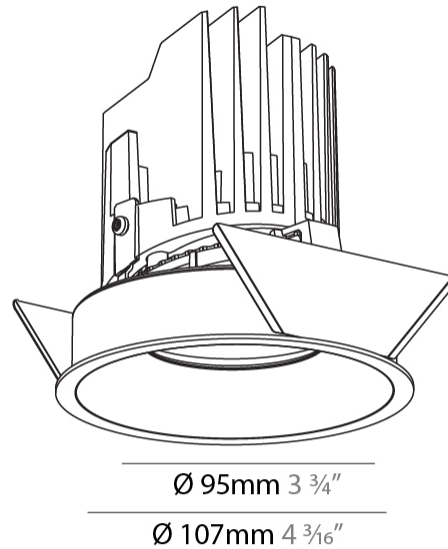

PHYSICAL

Shape: Round
Diameter (mm): 107
Diameter (in): 4 3/16
Height (mm): 112
Height (in): 4 7/16
Ceiling Thickness (mm): 10 / 12.5 / 15
Ceiling Thickness (in): 3/8 or 1/2 or 9/16
Min. Recessing Depth (mm): 130
Min. Recessing Depth (in): 5 1/8
Light Distribution: Adjustable / Downlight
Weight (kg): 0.452
Weight (lbs): 1
Fixture Finish: SSR / BKV / CWI / CRY / HAB / LAG / UFT / ITA / RUA / RUR / MIC / FTG / MYG / TWT / LOD / PUS / FRO / FUP / KIA / POP / BLS / SPG / MEY / GOH / GUM / CHC / COM / ABZ / JAG / OBR / MOS / ROR
Fixture Material: Aluminum Die Cast
Cut-out Measurements: 98mm / 3 7/8"

ELECTRICAL

Lamp Type: LED (Zhaga Standard)
Input Wattage (W): 13.2 / 16.5
Total Output Wattage (W): 12 / 14
Dimming: Tri-Mode (Non-Dimming and Phase Dimming (120Vac only) and 0-10V Dimming)
Driver Included: No
Driver Location: Recessed Housing
Driver Type: Constant Current - Universal
Driver Class: Class 2
Housing: See components
Input Voltage (V): 120 - 277
Constant Current (MA): 350

LED

Number of LEDs: 1
Color Temperature (°K): 2700 / 3000 / 3500 / 4000
Max. Delivered Lumen (lm): 790 / 880 / 950 / 970
Nominal Lumen (lm): 960 / 1070 / 1156 / 1180
CRI: >90 CRI
Efficiency (%): 88.5
Lamp Life (hrs): 50000

OPTICAL

Reflector°: 10
Adjustability: Rotational 355°; Tilt 10°

RATINGS AND CERTIFICATIONS

Certified By: Certified for North American Standards
IP rating: IP54